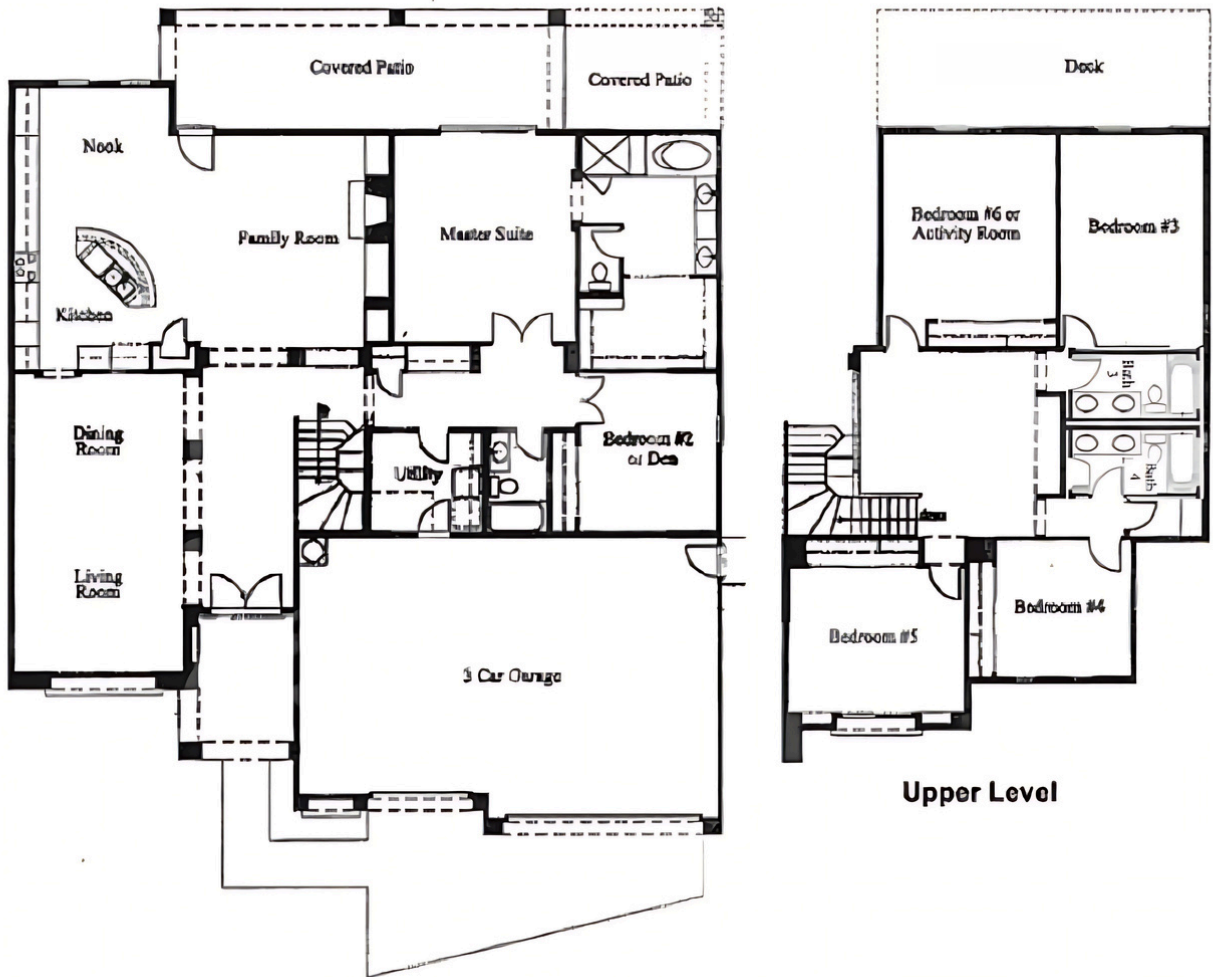

10914 E. Gelding Drive | Scottsdale, AZ 85255

FLOOR PLAN

**Rob Mattisinko**

Associate Broker

480-734-1617

RobMattisinko@gmail.com

480-REALTOR (732-5867)

MattisinkoGroup.com