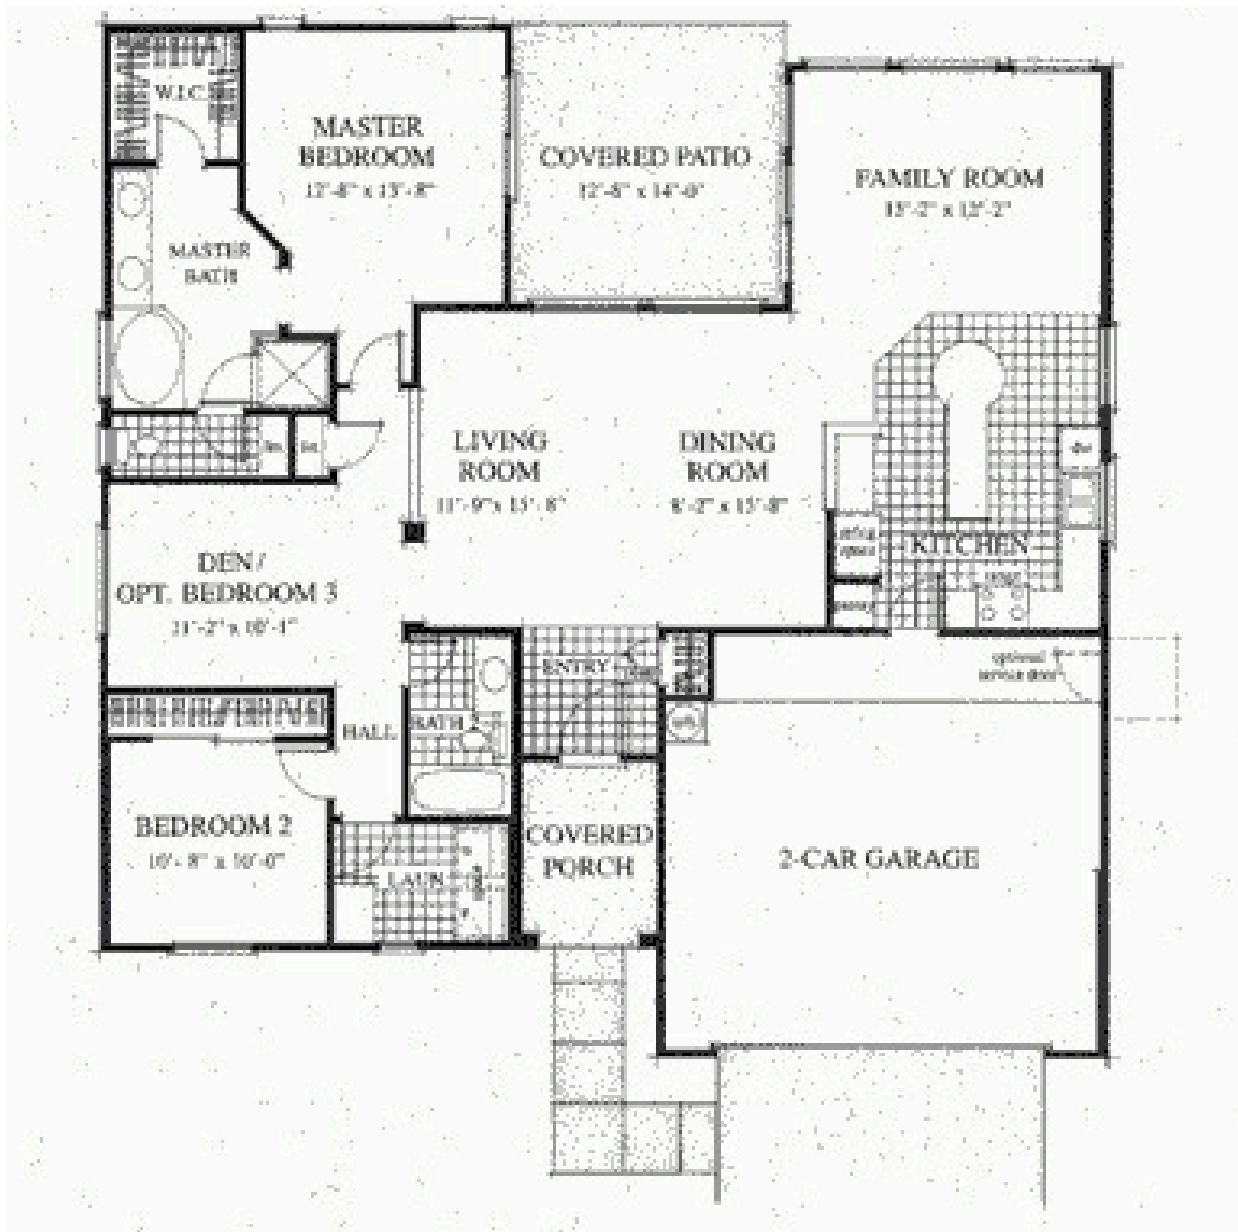

10588 E. Autumn Sage Drive | Scottsdale, AZ 85255

FLOOR PLAN

Castle Chase | Centex Homes

Rob Mattisinko

Associate Broker

480-734-1617

RobMattisinko@gmail.com

480-REALTOR (732-5867)