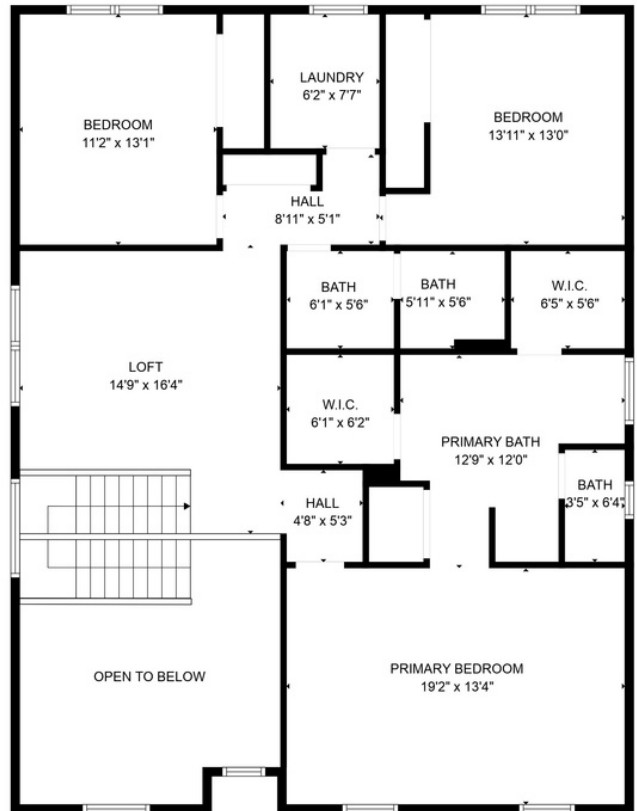

## Floor Plan

FLOOR 1

FLOOR 2

**Rob + Dani Mattisinko**  
Associate Broker  
480-734-1617  
RobMattisinko@gmail.com  
480-REALTOR (732-5867)

**MATTISINKO** Group  
Not Just Realtors - Real People  
BERKSHIRE HATHAWAY  
L/C  
HOMESERVICES  
LUXURY COLLECTION™

## Floor Plan

FLOOR 1

FLOOR 2