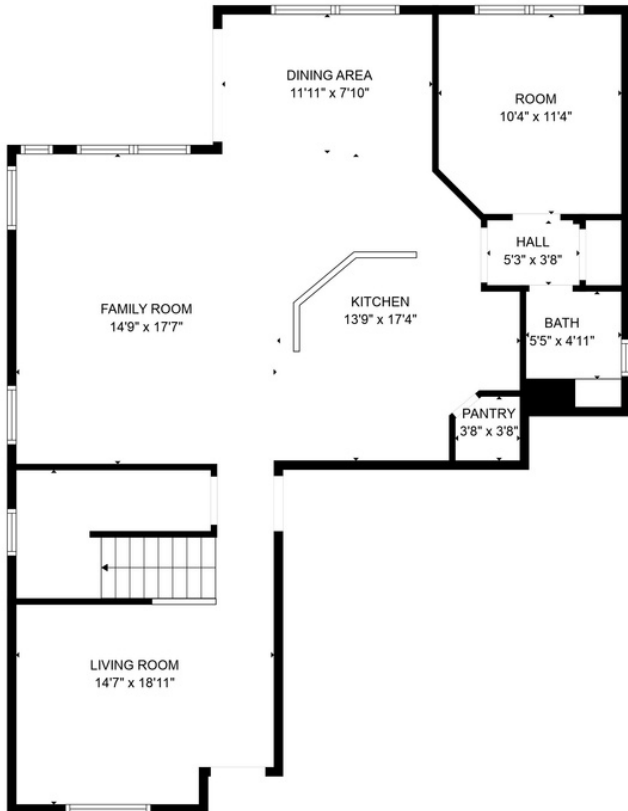

## Floor Plan

FLOOR 1

FLOOR 2

**Rob + Dani Mattisinko**  
Associate Broker  
480-734-1617  
RobMattisinko@gmail.com  
480-REALTOR (732-5867)

**MATTISINKO** Group  
Not Just Realtors - Real People  
BERKSHIRE HATHAWAY  
L/C  
HOMESERVICES  
LUXURY COLLECTION™

## Floor Plan

FLOOR 1

FLOOR 2