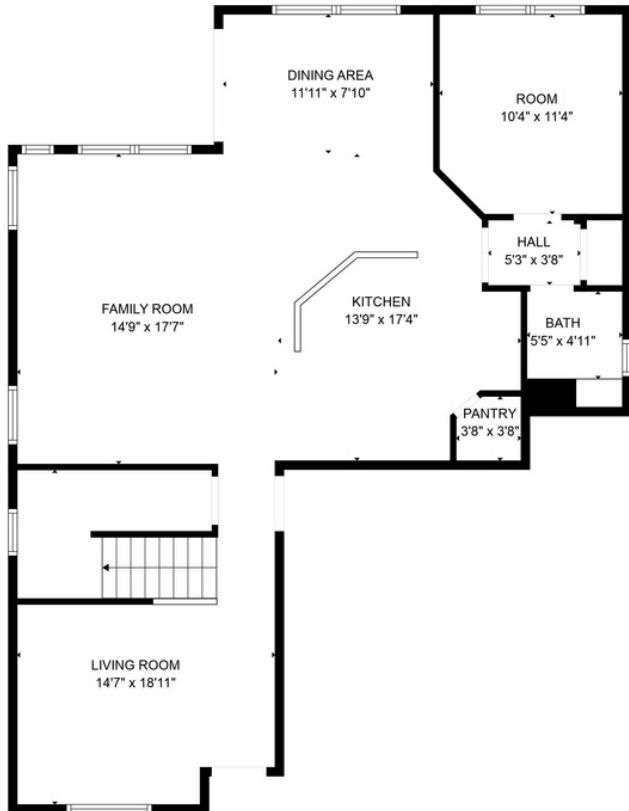

## Floor Plan

FLOOR 1

FLOOR 2

**Rob + Dani Mattisinko**  
Associate Broker  
480-734-1617  
RobMattisinko@gmail.com  
480-REALTOR (732-5867)

**MATTISINKO** Group  
Not Just Realtors - Real People  
BERKSHIRE HATHAWAY  
L/C  
HOMESERVICES  
LUXURY COLLECTION™

## Floor Plan

FLOOR 1

FLOOR 2