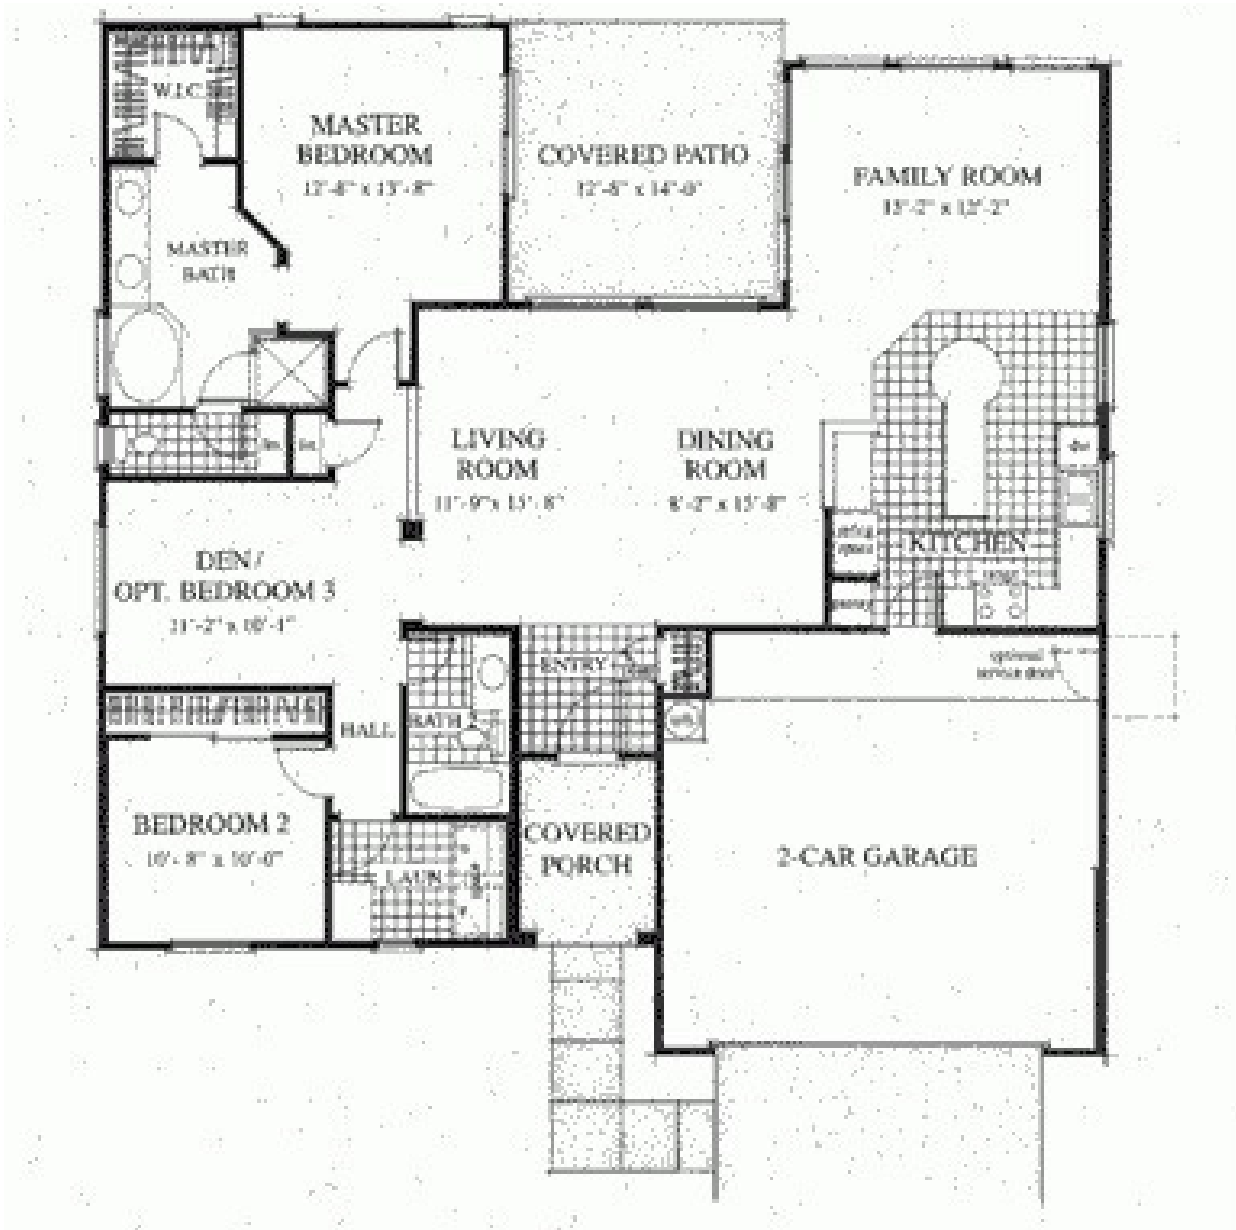

10588 E. Autumn Sage Drive | Scottsdale, AZ 85255

FLOOR PLAN

Castle Chase | Centex Homes

Rob Mattisinko

Associate Broker

480-734-1617

RobMattisinko@gmail.com

480-REALTOR (732-5867)