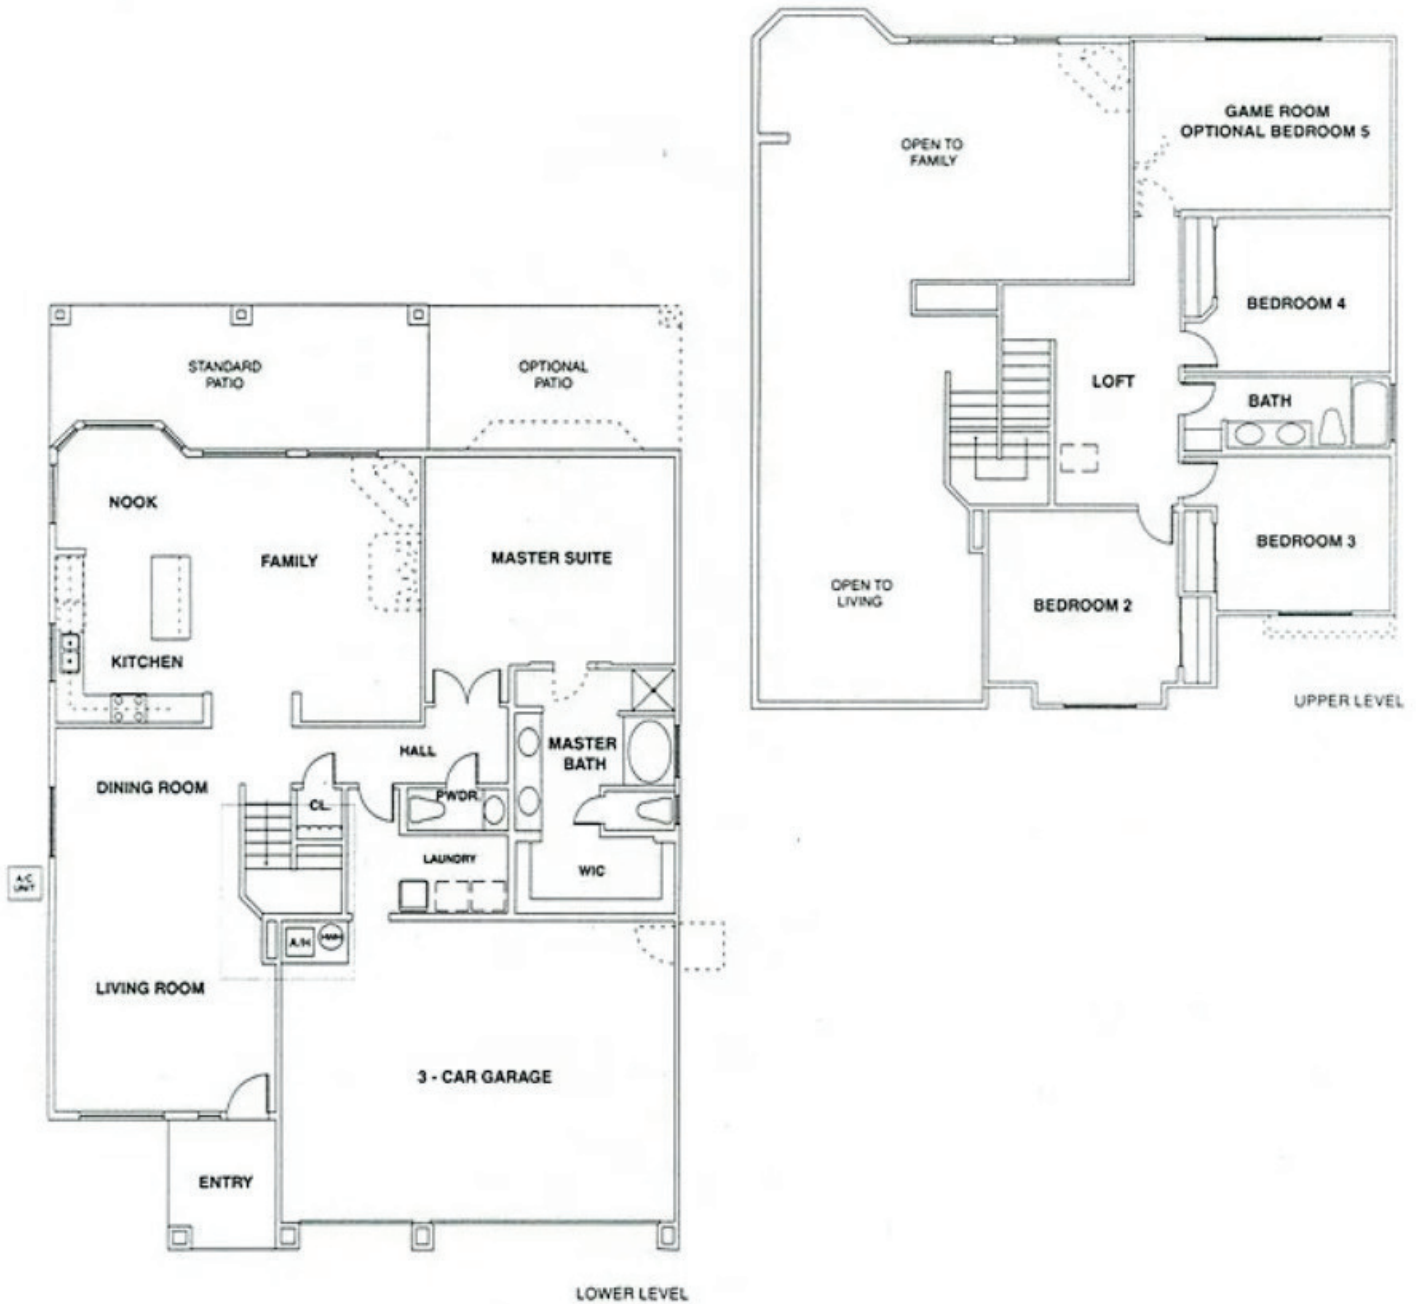

10430 E. Acoma Drive | Scottsdale, AZ 85255

FLOOR PLAN

Rob Mattisinko

Associate Broker

480-734-1617

RobMattisinko@gmail.com

480-REALTOR (732-5867)

MattisinkoGroup.com