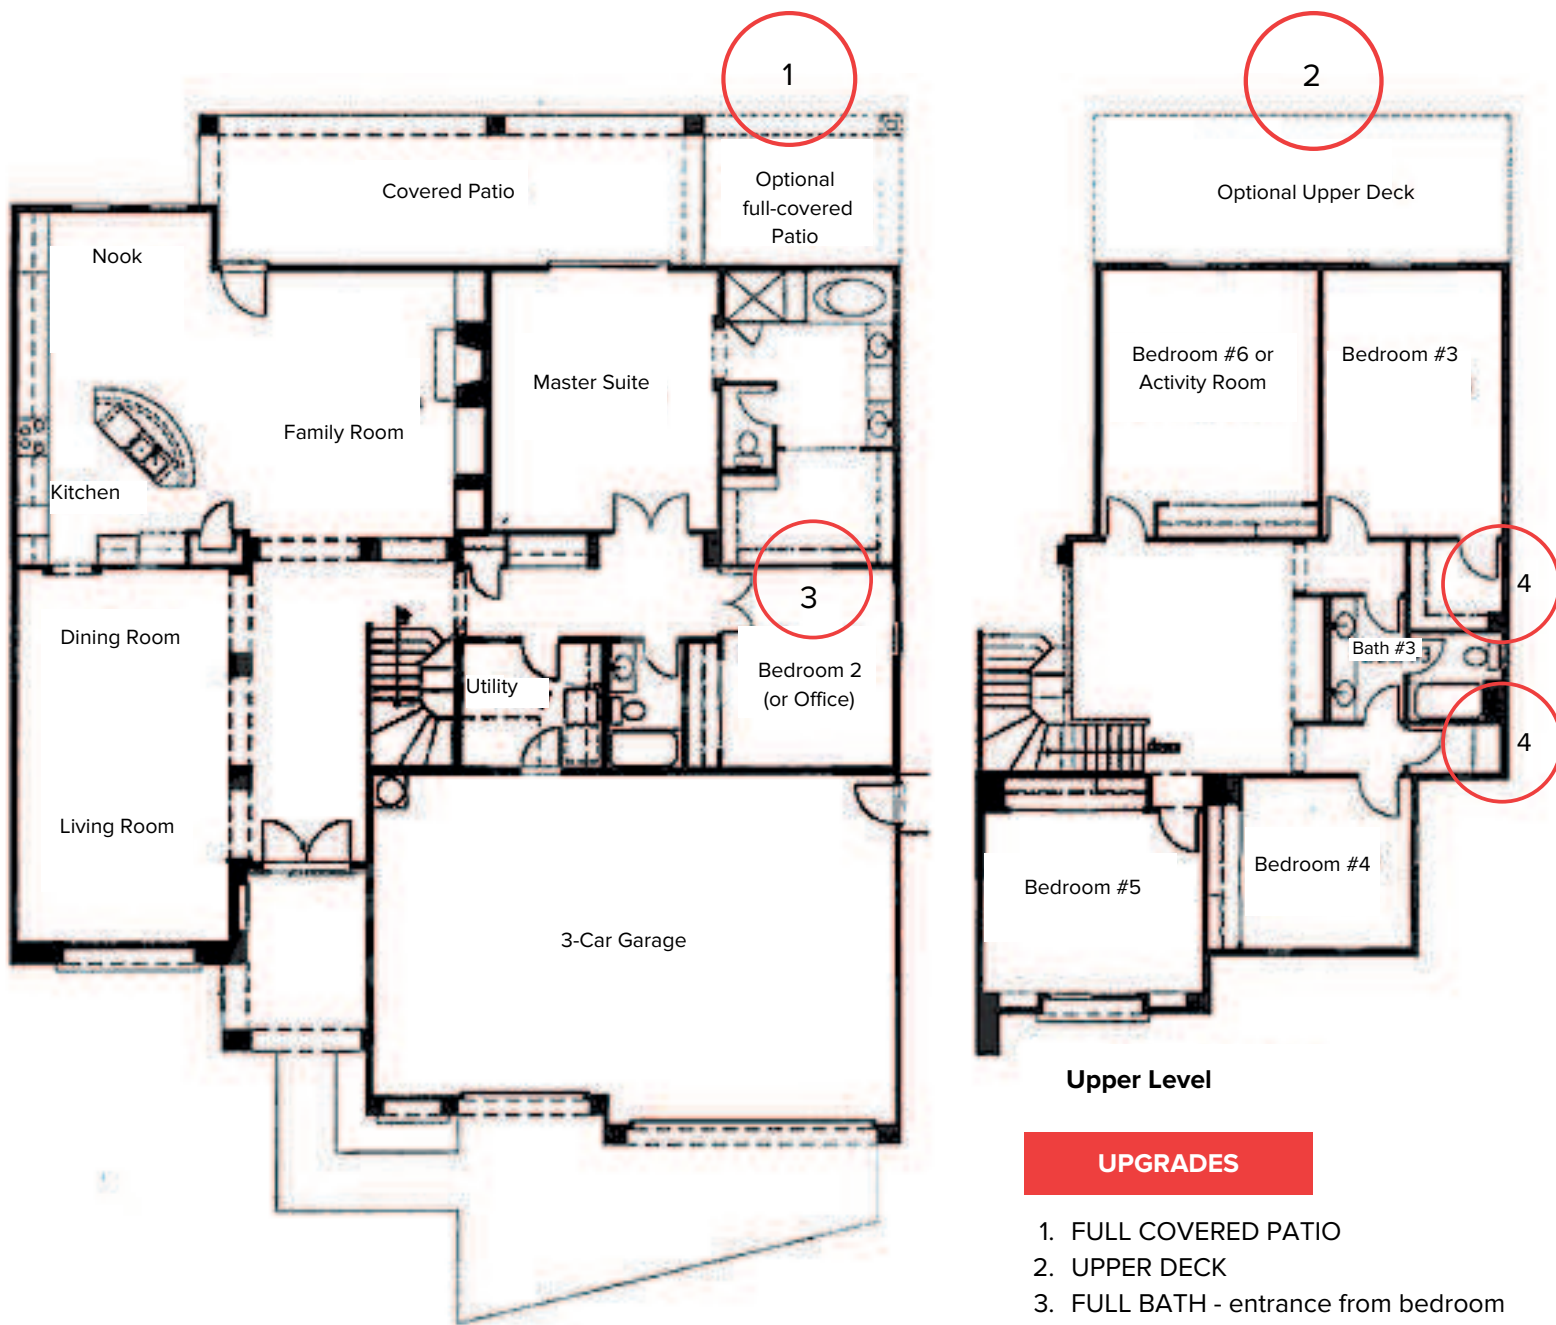

10902 E. Gelding Drive | McDowell Mountain Ranch

FLOOR PLAN - TALAVERA MODEL

Rob Mattisinko

Associate Broker

480-734-1617

RobMattisinko@gmail.com

480-REALTOR (732-5867)

MattisinkoGroup.com