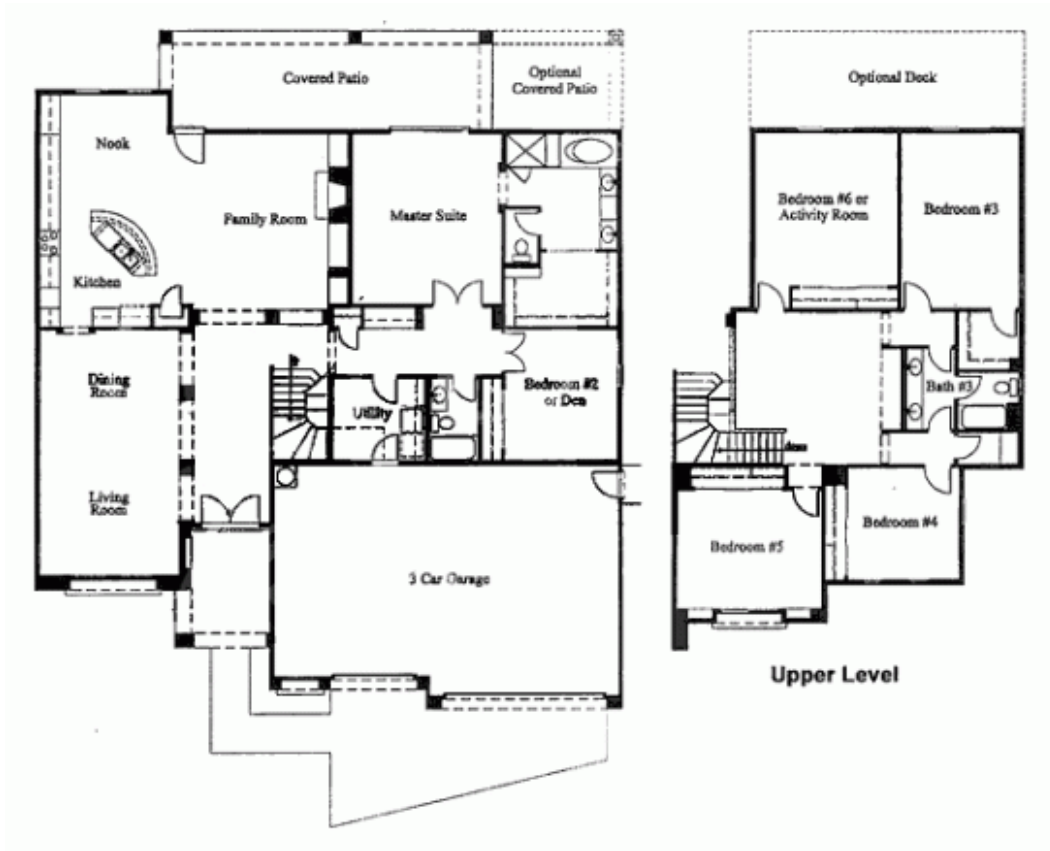

10829 East Gelding Drive | McDowell Mountain Ranch

PROPERTY FLOORPLAN

Rob Mattisinko
Associate Broker
480-734-1617
RobMattisinko@gmail.com
480-REALTOR (732-5867)

MATTISINKO
Group
Not Just Realtors - Real People