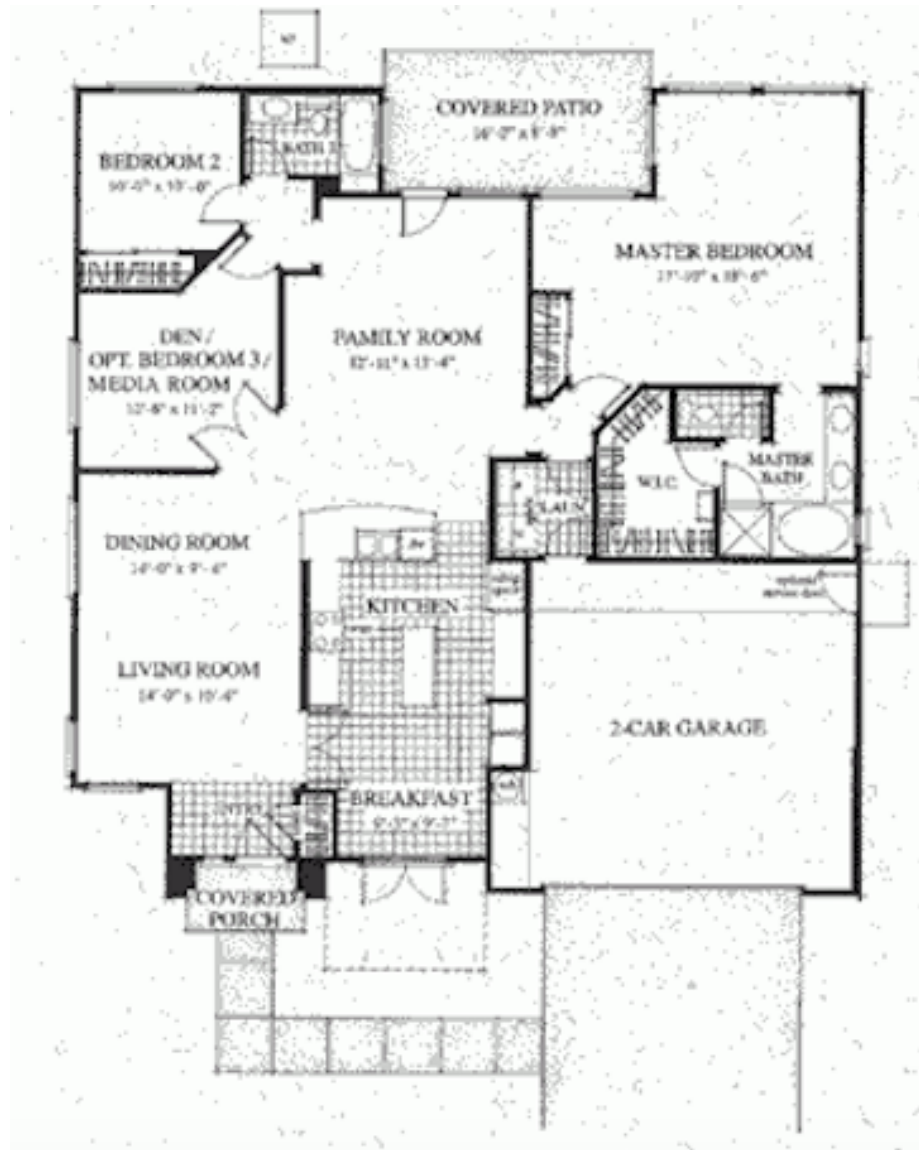

10851 E. Le Marche Dr. | Castle Chase in MMR

FLOORPLAN

THE WINDSOR - 1913 SQ FT

Rob Mattisinko
Associate Broker
480-734-1617
RobMattisinko@gmail.com
480-REALTOR (732-5867)

MATTISINKO
Group
Not Just Realtors - Real People